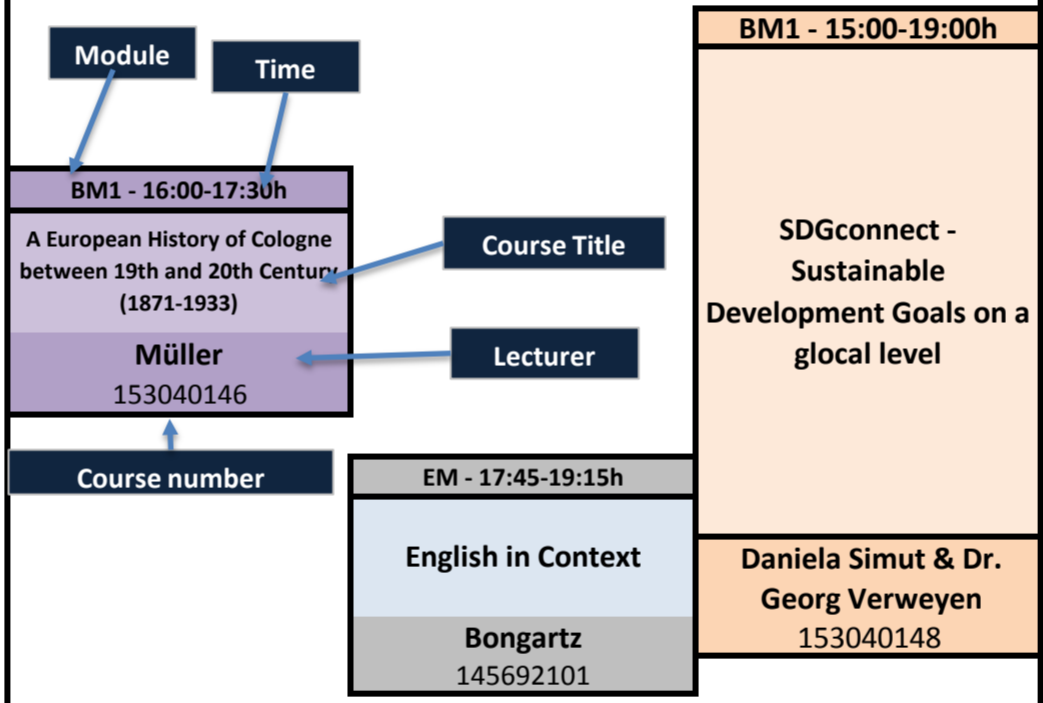

## Seminar Choices CGSP

Winter Semester 2022/2023 (lecture period: 10 October - 3 February)

|       |  | Monday   | Tuesday  | Wednesday   | Thursday  | Friday  |  |       |
|-------|--|--|--|---|---|---|--|-------|
| 08:00 |  |  |  |   |   |   |  | 08:00 |
| 10:00 |  | <b>BM1 - 10:00-11:30h</b><br>An Introduction to the European Court of Human Rights<br>Alsheikh Haidar<br>153040142 | <b>BM1 - 10:00-11:30h</b><br>You're in TankTok now?<br>A short contemporary history of Central and Eastern Europe in the light of internet's history<br>Naujoks<br>153040145 |   |   |   |  | 10:00 |
| 12:00 |  | <b>BM1 - 12:00-13:30h</b><br>An Introduction to the European Court of Human Rights<br>Alsheikh Haidar<br>153040143 | <b>EM - 12:00-13:30h</b><br>Contemporary Epistemology<br>Silva<br>142130242  | <b>EM - 12:00-13:30h</b><br>Metaphysics and Epistemology<br>Silva<br>142130212  | <b>EM - 12:00-13:30h</b><br>Media Transformation<br>Eide<br>161300231                     |   |  | 12:00 |
| 14:00 |  |  | <b>EM - 14:00-15:30h</b><br>PSSP: Introduction to Australian Cinema<br>Herche<br>145693302   |   |   |   |  | 14:00 |
| 16:00 |  |  | <b>EM - 16:00-17:30h</b><br>Introduction to International Perspectives in Education<br>Neubert<br>143871000  | <b>BM1 - 16:00-17:30h</b><br>A European History of Cologne between 19th and 20th Century (1871-1933)<br>Müller<br>153040146 | <b>BM1 - 15:00-19:00h</b><br>SDGconnect - Sustainable Development Goals on a glocal level | <b>BM1 - 16:00-17:30h</b><br>Introduction into Economic Theories to explain European<br>Zimmermann<br>153040141 |  | 16:00 |
| 18:00 |  |  | <b>EM - 17:45-19:15h</b><br>US Environmental Law<br>Junker<br>141422002  | <b>EM - 17:45-19:15h</b><br>English in Context<br>Bongartz<br>145692101   | Daniela Simut & Dr. Georg Verweyen<br>153040148   |   |  | 18:00 |
| 20:00 |  |  |  |   |   |   |  | 20:00 |